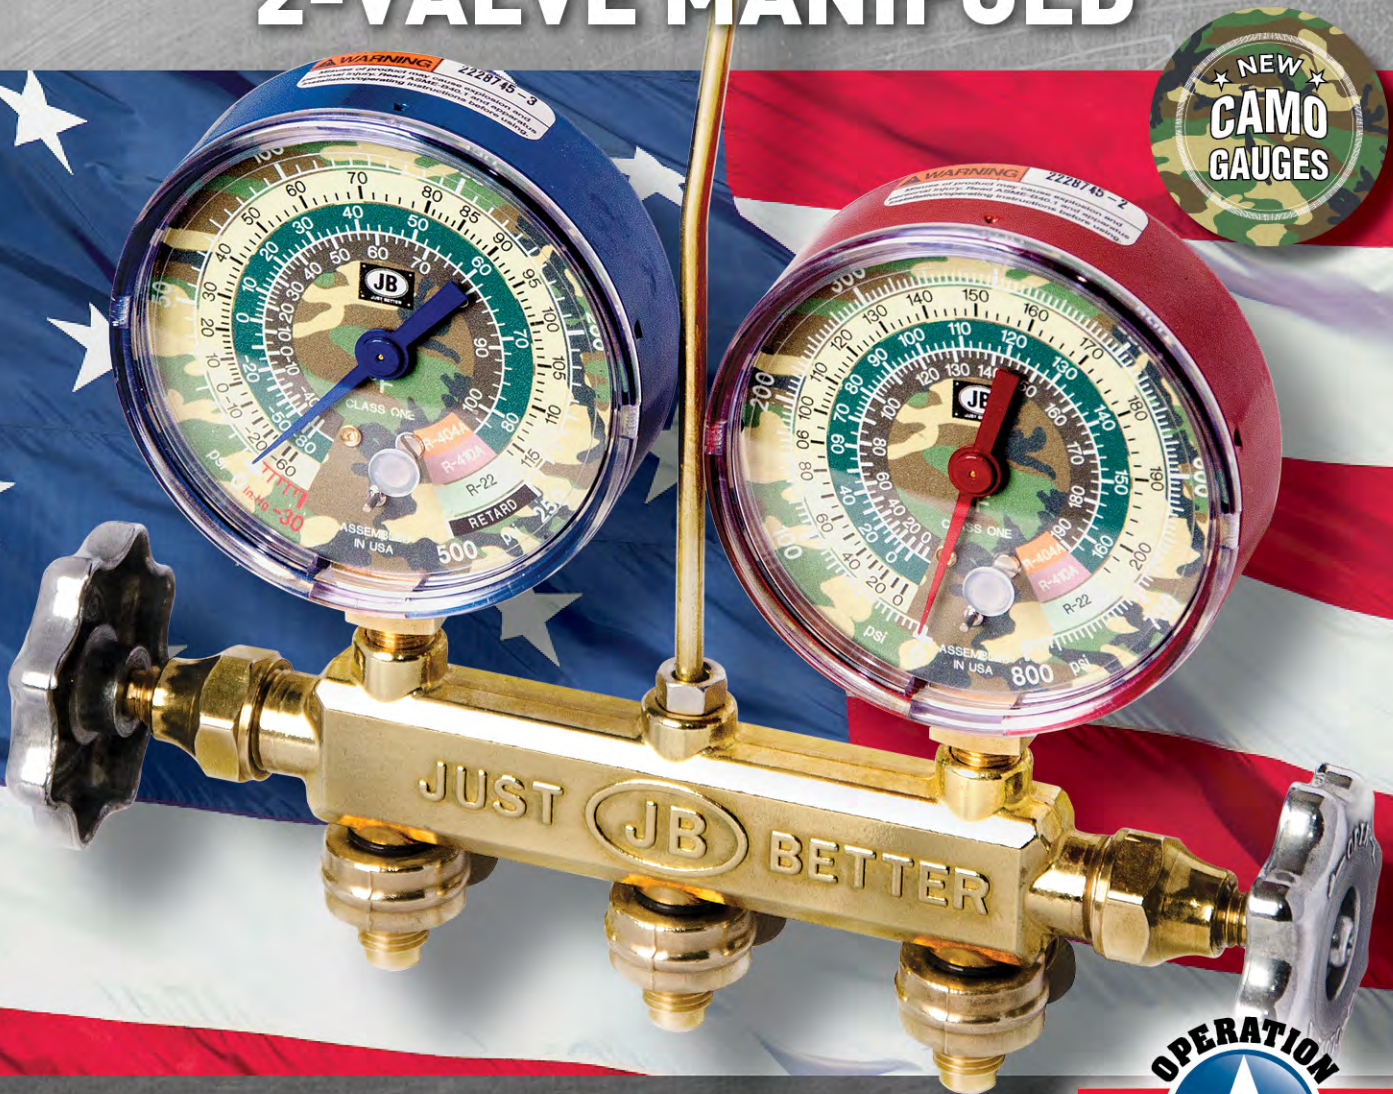

PATRIOT

2-VALVE MANIFOLD

- ★ NEW 2-VALVE BRASS BAR STYLE WITH EASY TO GRIP METAL HANDLES
- ★ 3 1/8" CLASS 1 ILLUMINATING CAMO GAUGES
- ★ SWIVELING 360° HOSE HOLDERS
- ★ FREE FLOATING DUAL O-RING SEALING SYSTEM FOR FASTER EVACUATION AND CHARGING