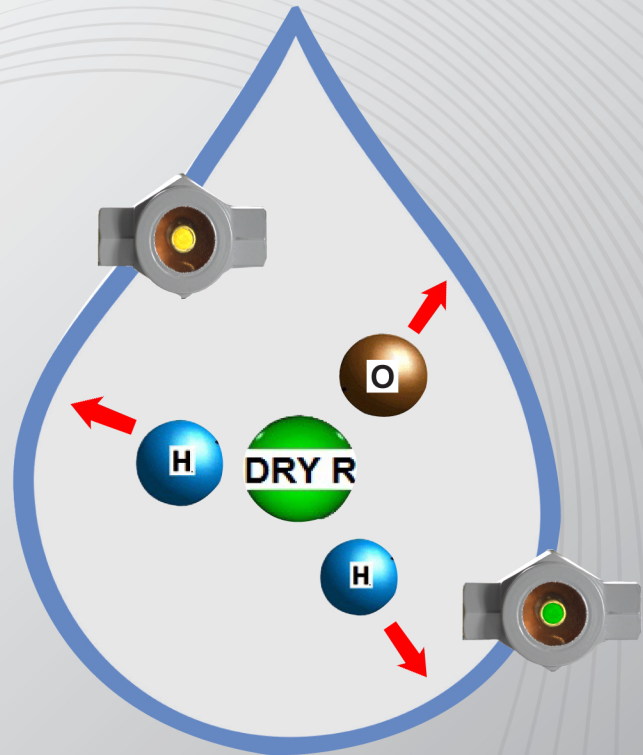

CLIGHT

DRY R™

**GREAT NEW
PACKAGING!**

MOISTURE ELIMINATOR

Takes a **WET** system

and makes it **DRY**

NEW LOOK!

973KIT

OLD LOOK

- **ELIMINATES** 60 drops of water
- **PREVENTS** waxing & acid formation
- **DISSOLVES** blockages & frees up metering devices
- **COMPATIBLE** with all oils & refrigerants
- **HOSE INCLUDED**